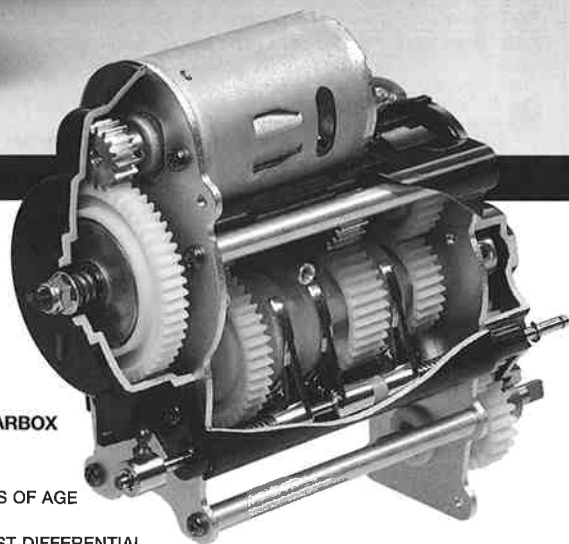

1/10th SCALE RADIO CONTROL 4x4 PICK-UP TRUCK

FORD F-350

HIGH-LIFT

1/10 電動RC 4x4ピックアップ

フォード F-350 ハイリフト

GEARBOX

- ★READY TO ASSEMBLE RADIO CONTROL MODEL KIT ★NOT SUITABLE FOR CHILDREN UNDER 10 YEARS OF AGE
- ★HIGHLY DETAILED BODY DEPICTS DISTINCTIVE SILHOUETTE OF AMERICAN STYLE PICK-UP TRUCK
- ★SHAFT DRIVEN 4WD SYSTEM TRANSMITS POWER FROM TYPE 540 MOTOR ★GEAR CASE WITH DIE-CAST DIFFERENTIAL
- ★MODEL MAY VARY FROM IMAGE ON BOX ★TO AVOID MALFUNCTIONS, USE ONLY KIT-SUPPLIED TYPE 540 MOTOR
- ★FUTABA ATTACK 4WD R/C SYSTEM RECOMMENDED (NOT INCLUDED) ★REQUIRES A 7.2V BATTERY (NOT INCLUDED) ★PAINT NOT INCLUDED